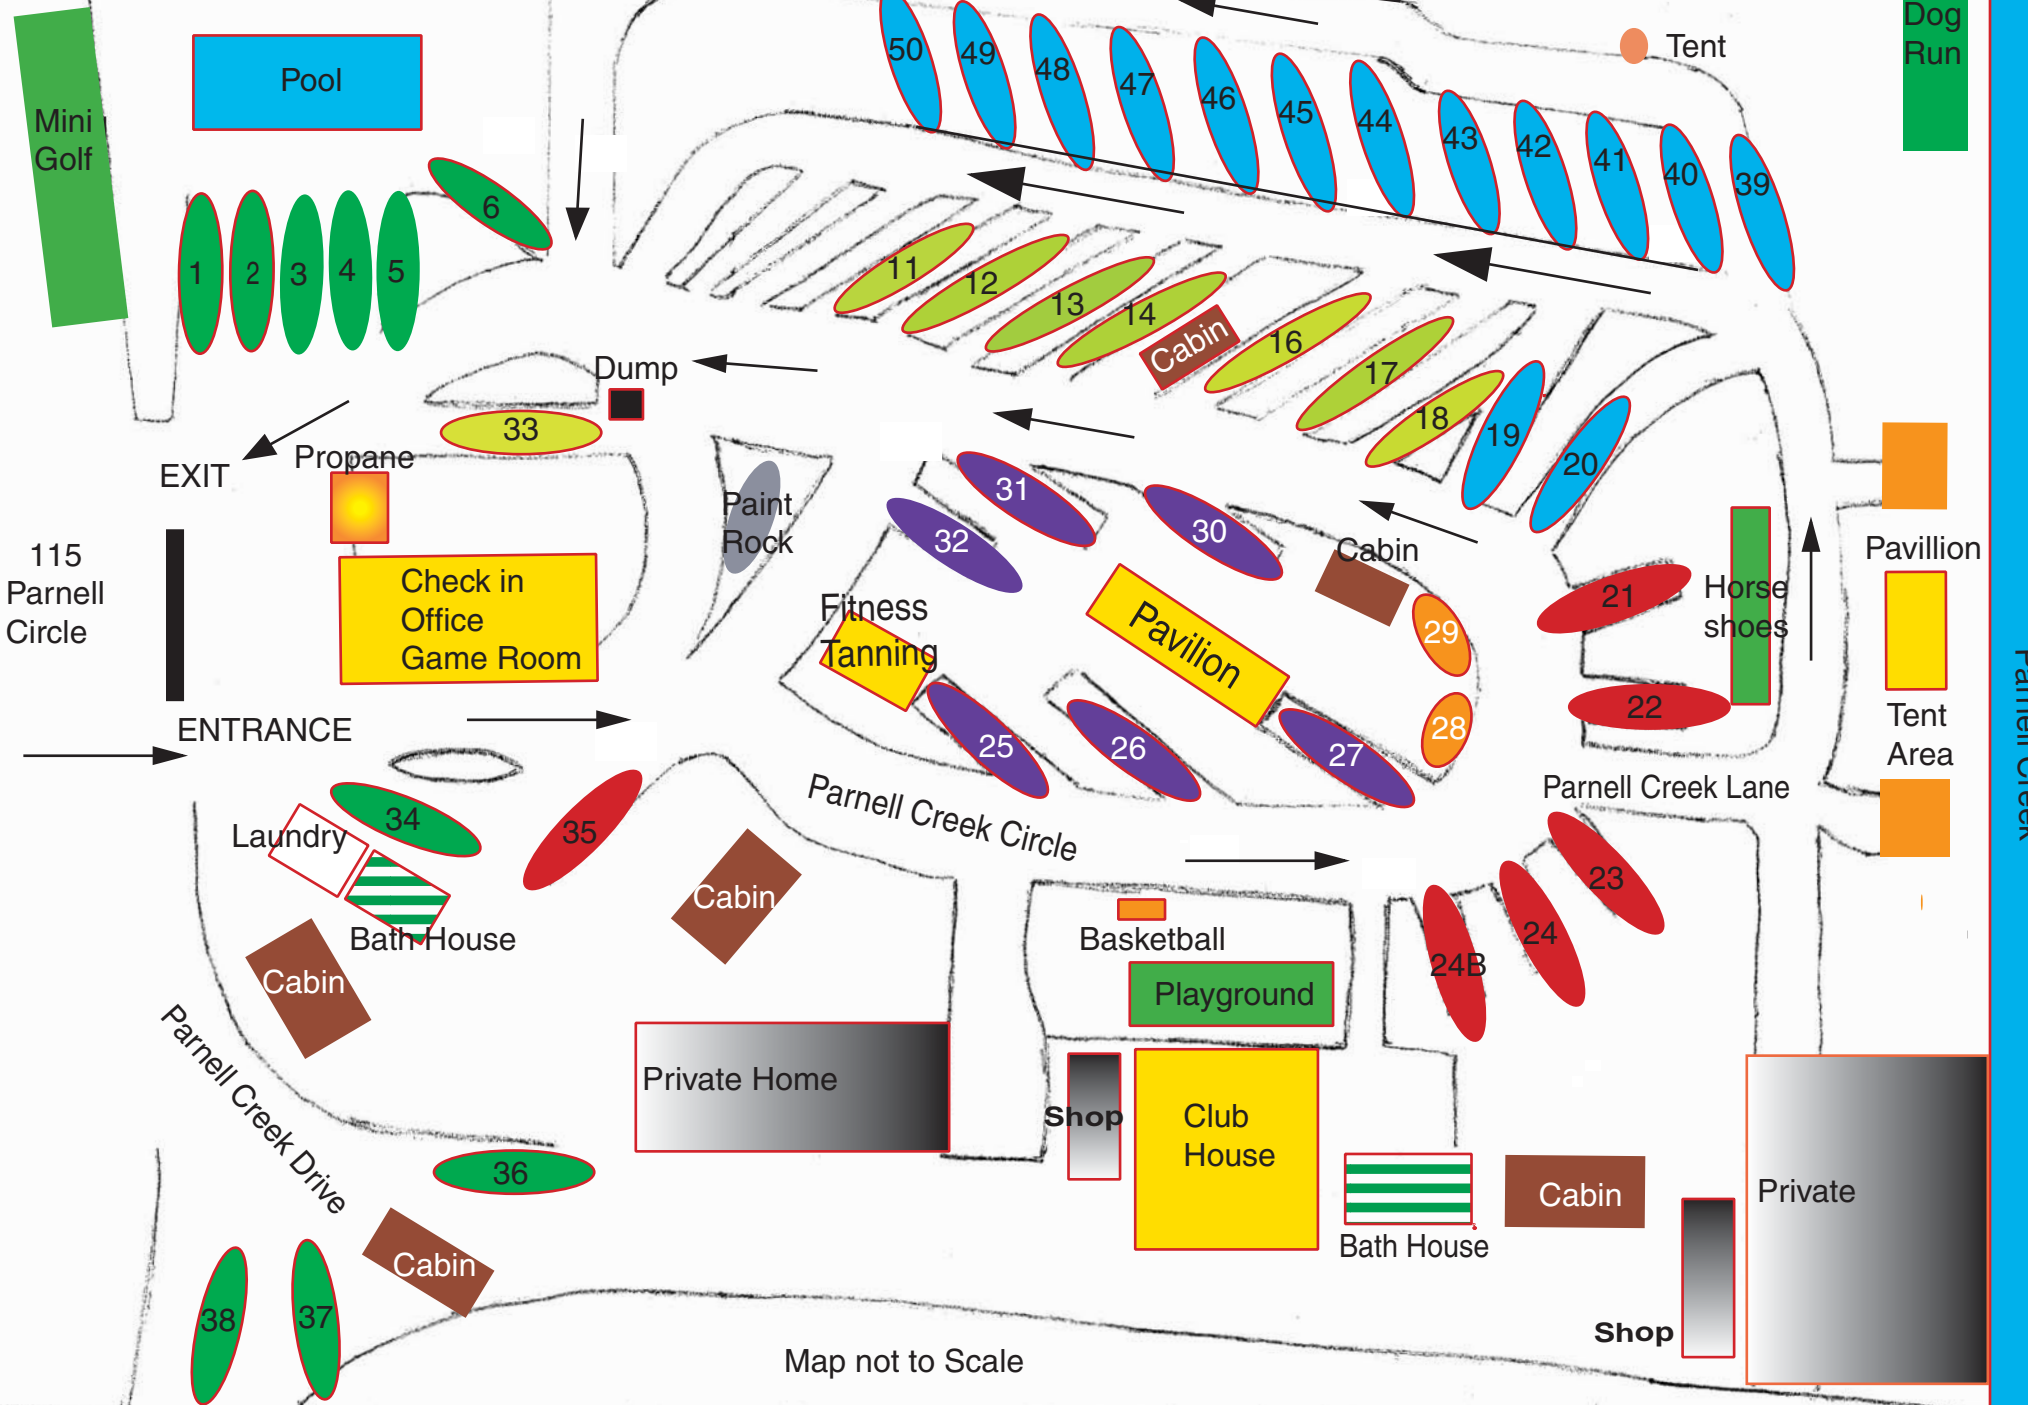

West to Huntsville

Highway 72

East to Scottsboro

PARNELL CREEK RV PARK

- 30amp back in
- 50amp pull thru
- 30amp W/E back in
- 50amp back
- 30amp pull thru
- Tent

Dog Run

Pavillion
Tent Area

Parnell Creek

Map not to Scale

Shop

Private